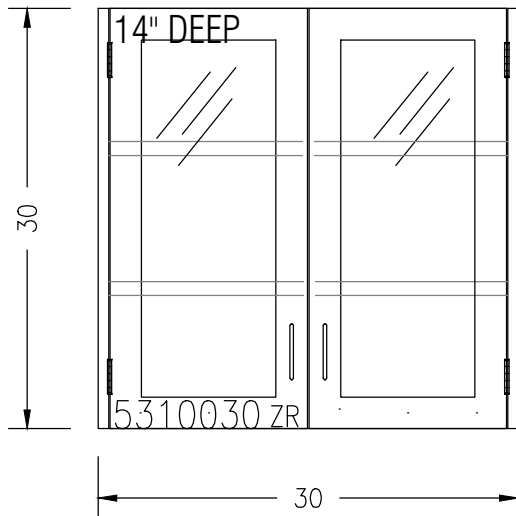

# 30"W 2-DOOR FRAMED GLASS WALL CABINET

- NYLON ROLLER DOOR CATCH
- ALUMINUM WIRE PULLS
- STAINLESS STEEL 5-KNUCKLE HINGES
- $\frac{1}{4}$ " CLEAR FLOAT GLASS
- (2) PAINTED STEEL ADJUSTABLE SHELF - KV239 SHELF CLIPS
- "Z" WALL MOUNTING RAIL INCLUDED
- COLOR: WARM GRAY