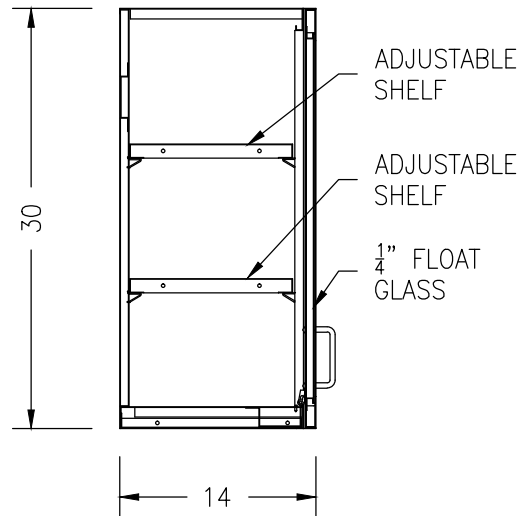

# 30"W 2-DOOR FRAMED GLASS WALL CABINET

- NYLON ROLLER DOOR CATCH
- ALUMINUM WIRE PULLS
- STAINLESS STEEL 5-KNUCKLE HINGES
- $\frac{1}{4}$ " CLEAR FLOAT GLASS
- (2) PAINTED STEEL ADJUSTABLE SHELF - KV239 SHELF CLIPS
- "Z" WALL MOUNTING RAIL INCLUDED
- COLOR: WARM GRAY

CABINET GAUGES	
20 GAUGE	SHELVES, DOOR LINERS
18 GAUGE	CABINET GABLES, TOPS, BOTTOMS, OUTER DOOR FRONT PANELS, WALL CABINET BACK
16 GAUGE	TOP AND INTERMEDIATE CHANNELS
14 GAUGE	HINGE PLATES

  
 online industrial & laboratory furniture  
 888.635.2949 | [NELdirect.com](http://NELdirect.com)