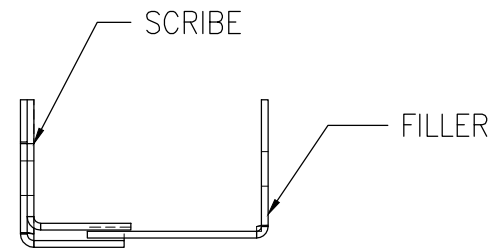

4"W WALL FILLER PANEL

DETAIL A

- WALL SCRIBE FILLERS CAN BE USED FOR RIGHT AND LEFT HAND APPLICATIONS
- SCRIBE INCLUDED
- FILLERS CAN BE CUT TO FIT
- COLOR: WARM GRAY

CABINET GAUGES	
18 GAUGE	FILLER PANELS