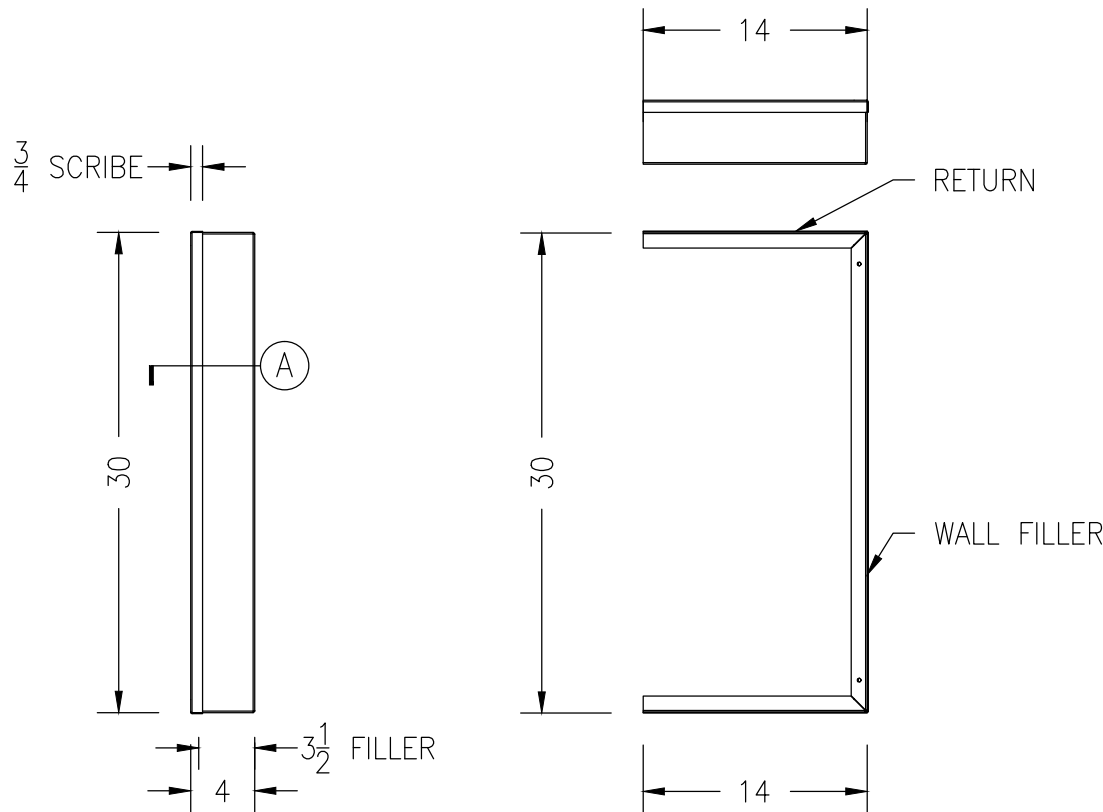

4"W WALL FILLER PANEL

DETAIL A

- WALL SCRIBE FILLERS CAN BE USED FOR RIGHT AND LEFT HAND APPLICATIONS
- SCRIBE INCLUDED
- FILLERS CAN BE CUT TO FIT
- COLOR: WARM GRAY

CABINET GAUGES	
18 GAUGE	FILLER PANELS