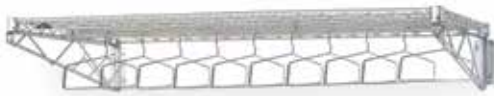

Upright Garment Rack

Wall Mount Garment Rack

Economy Garment Rack

Garment Storage Rack

**Garment Rack — Upright and Wall Mount — {58.15}**

Racks are designed to provide efficient storage of Cleanroom garments. Hangers are spaced at 3" (75mm) intervals. Electro-polished, Type 304 stainless steel hangers are included. Upright units are approximately 74" (1880mm) high; wall mount units are 7 1/2" (190mm) tall.

- Type 304 stainless steel construction throughout.
- Open-wire design promotes laminar air flow.
- Adjustable stainless steel leveling feet provide floor mount or free standing option.
- Unique hanger capture mechanism and hanger design provide theft deterrence.

ESD Classification: Non-Conductive (Units can be made conductive with use of conductive plastic split sleeves, page 227.)

**Upright**

Width/Length (in.) (mm)		No. of Hangers	Approx. Pkd. Wt. (lbs.) (kg)		Cat. No.
24x36	610x914		11	27	
24x48	610x1219	15	36	16.25	<b>GRU2448S</b>
24x60	610x1524	19	45	20.5	<b>GRU2460S</b>
24x72	610x1825	23	54	24.5	<b>GRU2472S</b>

**Economy Garment Rack — {58.15}**

Metro Super Erecta shelving can be customized for many specific storage and handling tasks. The following standard components may be combined to create an economical Garment Rack, as shown, in chrome.